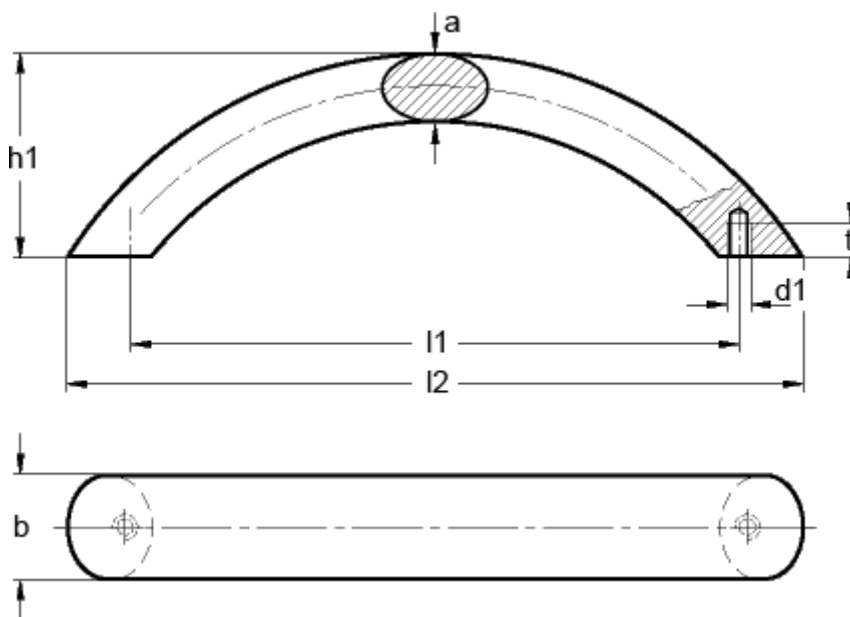

Article number: 20089150

Description: E+G Arch handle GN 565.4-20-160-A-BL

Measures

a	= 13
b	= 20
d1	= M6
h1	= 51
l1	= 160
l2	= 185
t min	= 8.5